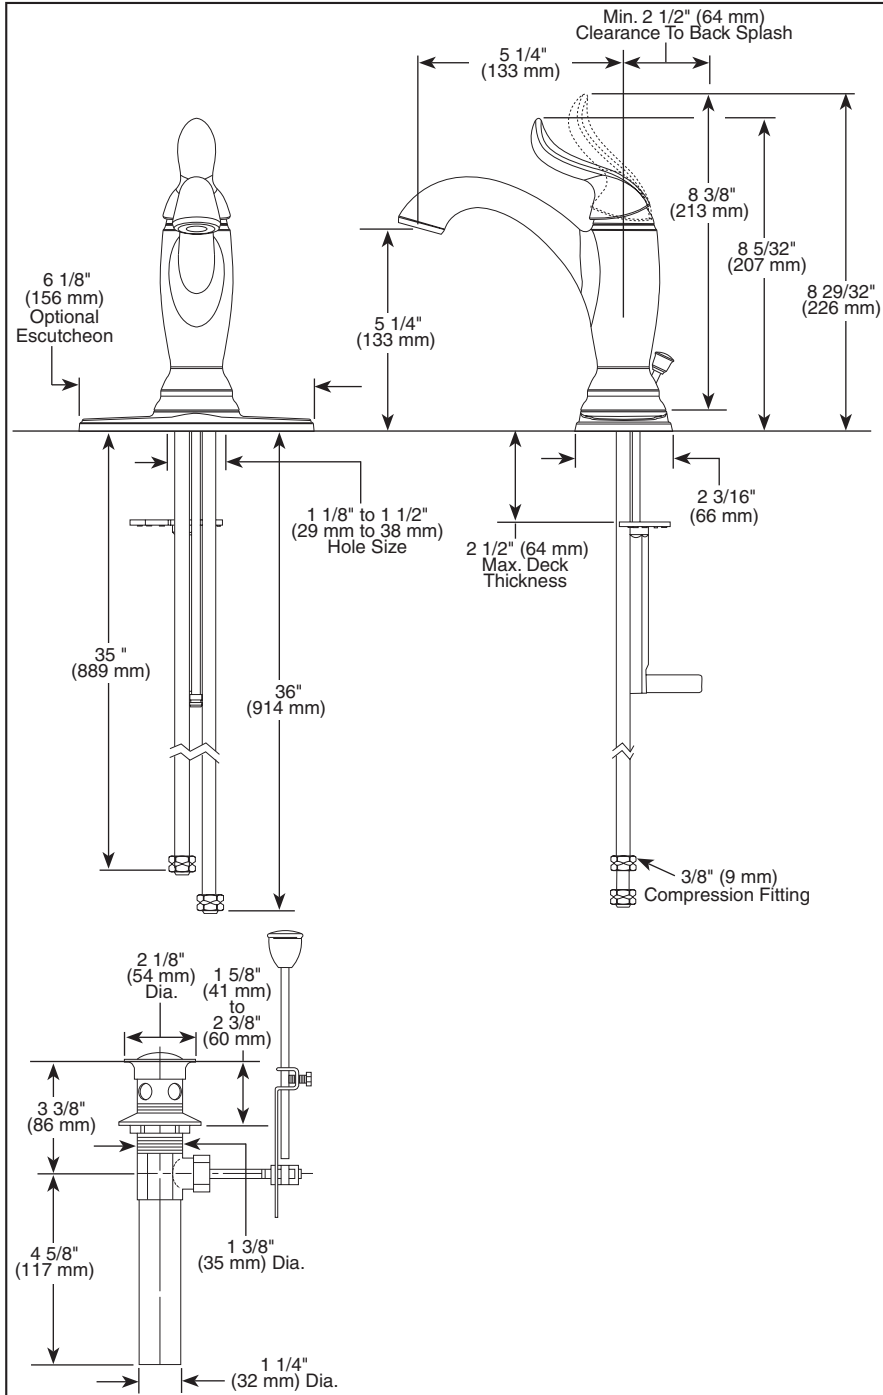

Submitted Model No.: \_\_\_\_\_  
 Specific Features: \_\_\_\_\_

▲ Designate Proper Finish Suffix

Delta reserves the right (1) to make changes in specifications and materials, and (2) to change or discontinue models, both without notice or obligation. Dimensions are for reference only. See current full-line price book or www.specselect.com for finish options and product availability.

# LAVATORY FAUCETS

- Linden™ Collection
- DIAMOND Seal® Technology
- Single Handle Deck Mount
- 1 or 3 Hole Mount (Optional 6 1/8" Escutcheon Included)

## STANDARD SPECIFICATIONS:

- Single handle lavatory deck faucet.
- 1 or 3 hole mount (6 1/8" escutcheon plate included).
- Solid brass body.
- 5 1/4" (133 mm) long spout.
- Lever handle. Control mechanism is the diamond embedded ceramic disc cartridge.
- Control handle shall return to neutral position when valve is turned off.
- 3/8" O.D. straight, staggered pex supply tubes 35" (889 mm) and 36" (914 mm) long.
- Maximum 1.5 gpm flowrate @ 60 PSI.
- Models with suffix "MPU" have metal drain with pop-up type fitting with plated flange and stopper.