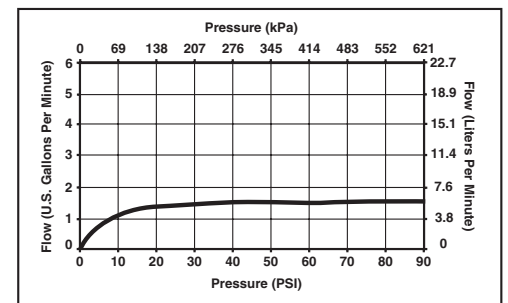

55 E. 111th Street, Indianapolis, Indiana 46280
350 South Edgeware Road, St. Thomas, ON N5P 4L1
© 2011 Masco Corporation of Indiana