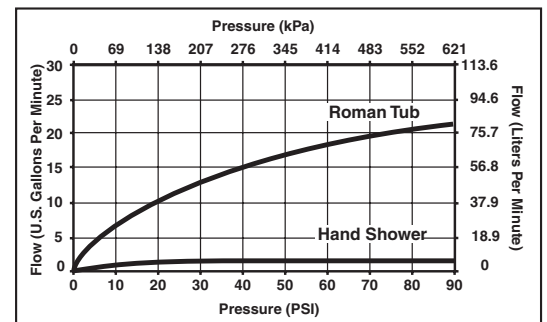

55 E. 111th Street, Indianapolis, Indiana 46280
350 South Edgeware Road, St. Thomas, ON N5P 4L1
© 2011 Masco Corporation of Indiana

Delta reserves the right (1) to make changes in specifications and materials, and (2) to change or discontinue models, both without notice or obligation. Dimensions are for reference only. See current full-line price book or www.specselect.com for finish options and product availability.

DSP-B-T2738 Rev. C