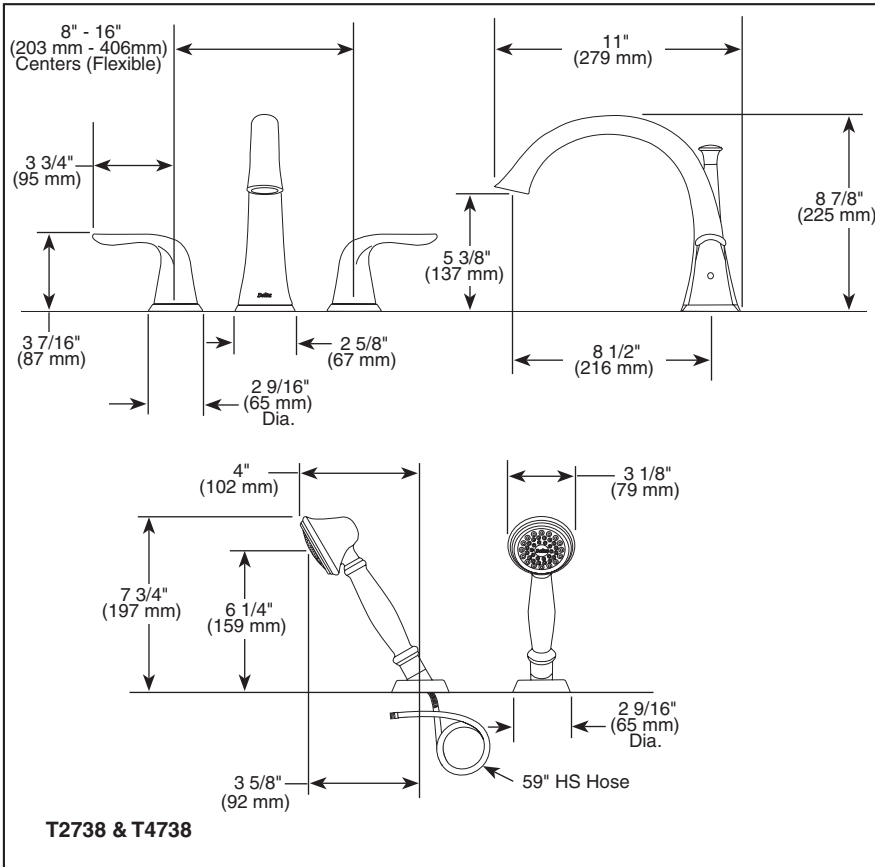

Submitted Model No.: _____
 Specific Features: _____

ROMAN TUB/WHIRLPOOL FAUCET TRIM

- Lahara™ Bath Collection
- Three Hole Installation (T2738 Series)
- Four Hole Installation (T4738 Series)
- Rough-In Kit Must Also be Ordered to Complete Installation (R4707 for four hole and R2707 for three hole)

STANDARD SPECIFICATIONS:

- Trim Only for two handle Roman Tub faucet for concealed mounting.
- 9 1/4" (235 mm) long, 8 7/8" (225 mm) high slip-on rigid spout.
- Temperature and volume controlled with handles.
- Rough-In kit must also be ordered to complete installation (R4707 for four hole and R2707 for three hole). There are separate specification sheets on each rough-in kit if more details are required.
- Handshower includes double check valves for backflow prevention (T4738).

COMPLETE VALVE COMPLIES WITH:

- ASME A112.18.1 / CSA B125.1
- Indicates compliance to ICC/ANSI A117.1

55 E. 111th Street, Indianapolis, Indiana 46280
 350 South Edgeware Road, St. Thomas, ON N5P 4L1
 © 2011 Masco Corporation of Indiana