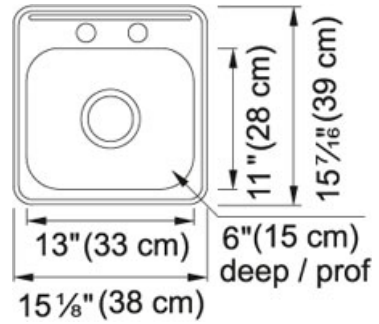

# Stainless Steel | 113.0045.211

FAMILY : Sinks | SERIES : Steel Queen | MODEL : QSL1515/6/2 | FINISH : Stainless Steel | PRODUCT LINE : Hospitality |  
INSTALLATION TYPE : Topmount

## TECHNICAL DATA

Width overall	15 7/16"
Length overall	15 1/8"
Width of large bowl	11"
Length of large bowl	13"
Depth of large bowl	6"
Cabinet Size	18"
Number of Bowls	1
Waste Outlet Diameter	3 1/2"
Cut-Out Template	Yes
Faucet Hole	2
Type of Material	20-GA-STAINLESS-STEEL
Surface Finish	H-HIGH-GLOSS/MIRROR
Waste Kit Included	YES